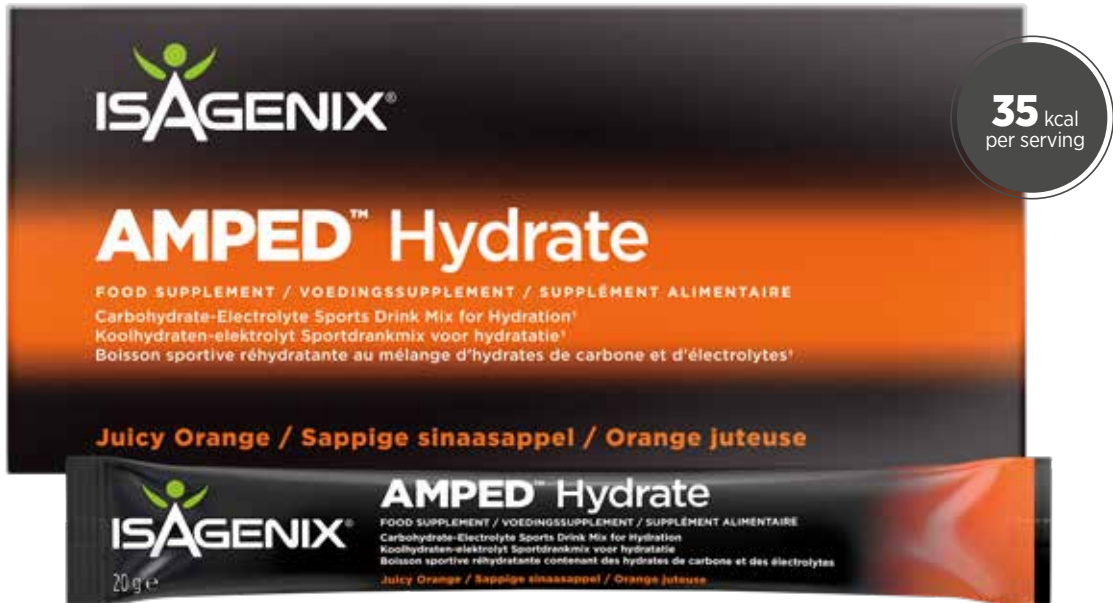

AMPED™ Hydrate

The Sports Drink, Reinvented.

WHAT IS AMPED HYDRATE?

A refreshing, hydrating sports drink mix enriched with vitamin C, B-complex and a unique carbohydrate-electrolyte blend¹.

WHY AMPED HYDRATE?

During exercise, your body loses vitamins, electrolytes and water. Without them, it can be difficult to maintain a peak level of performance¹.

AMPED Hydrate offers 150 percent of your Nutrient Reference Value for vitamin C and the full complex of B vitamins per serving, with no artificial flavours, colours or sweeteners.

HOW DOES IT WORK?

Specifically designed for use during and after exercise, AMPED Hydrate contains a unique carbohydrate-electrolyte blend to keep you hydrated and provides the body with essential nutrients that are lost during workouts¹.

- Supports performance during prolonged endurance exercise
- No artificial flavours, colours or sweeteners